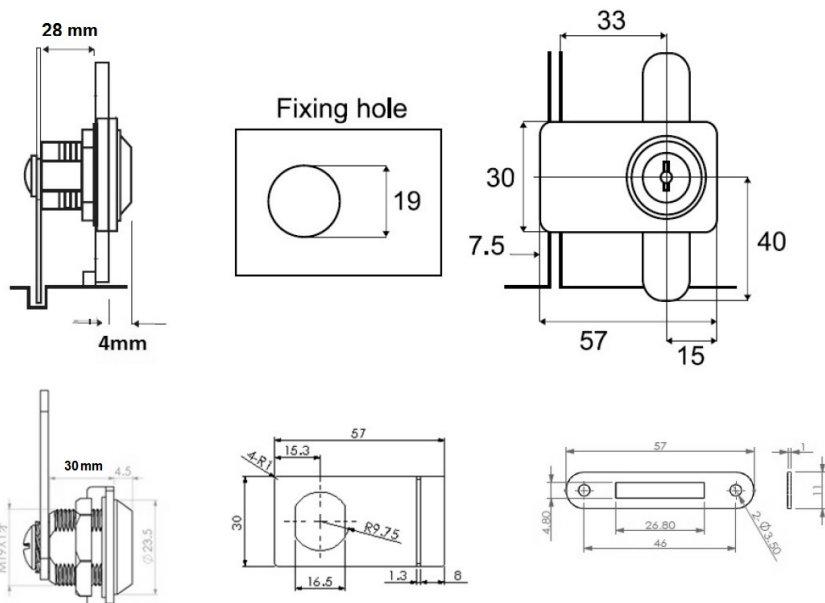

PRODUCT SHEET

Description:

Glass Door Lock 916, CPL, 180DG,W/30mm Cylinder,Cam No.A01, CK:SISO, W/Striker & Front Plate

Item number:

14.09.065-0

Units	Box	Carton	HS Code	Barcode
Pcs.	12	240	8301300000	
				5704866045865